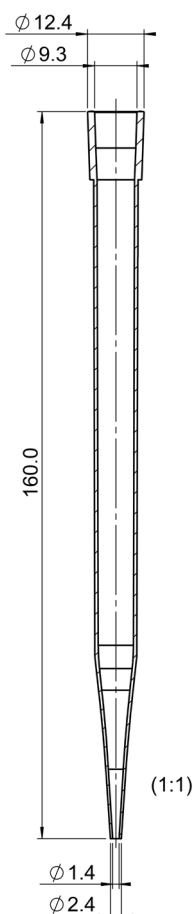

# 0.5 – 5 ml Pipette tips

## 702595 | 702600

PRODUCT  
INFORMATION

Dimensions in mm

<b>Volume</b>	0.5 – 5 ml
<b>Material</b>	PP; autoclavable at 121 °C (2 bar) acc. to DIN EN 285
<b>Color</b>	transparent
<b>Packaging</b>	bulk
<b>Quality</b>	Produced under cleanroom conditions.

## 702605

PRODUCT  
INFORMATION

Dimensions in mm

<b>Volume</b>	0.5 – 5 ml
<b>Material</b>	PP; autoclavable at 121 °C (2 bar) acc. to DIN EN 285
<b>Color</b>	transparent
<b>Packaging</b>	racked
<b>Quality</b>	Produced under cleanroom conditions.